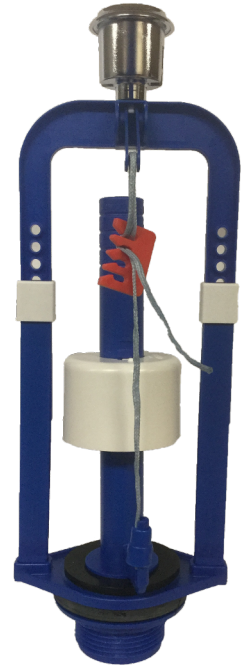

ecoBETA EUROPA valve

- revolutionary dual-flush valve with **ONLY 1 button**
- easy to install
- unmatched **10-year warranty**
- meeting **EU & UK toilet standards**
- matching different dimensions of water tanks
- adjustable level of small flush
- minimal maintenance
- made of reused materials
- reliable

ecoBETA SWING retrofit

- smart dual-flush retrofit to existing single-flush valves
- easy to install
- universal product applicable worldwide
- adjustable level of small flush
- minimal maintenance
- made of reused materials
- reliable